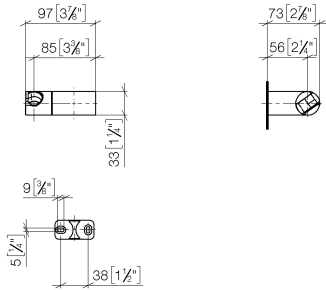

28 060 970

- pivotable 75°

Fits: IMO, LULU, MADISON, MEM, TARA,
CL.1, LISSÉ, VAIA, META, CYO

	Chrome	28 060 970-00
	Brushed Platinum	28 060 970-06
	Platinum	28 060 970-08
	Dark Brass matt	28 060 970-16
	Dark Chrome	28 060 970-19
	Light Gold	28 060 970-26
	Brushed Light Gold	28 060 970-27
	Brushed Durabrass (23kt Gold)	28 060 970-28
	Matte Black	28 060 970-33
	Brushed Bronze	28 060 970-42
	Brushed Champagne (22kt Gold)	28 060 970-46
	Champagne (22kt Gold)	28 060 970-47
	Brushed Chrome	28 060 970-93
	Brushed Dark Platinum	28 060 970-99

28 060 970

mm [inches]

28 060 970

Parts for other finishes can be found here: Brushed Platinum

Spare parts list

No.	Item Number	Name	Quantity used	Delivery time
1	09 12 12 212 90	sleeve	1	2
2	09 31 11 009 90	pin	2	2
3	05 30 31 025 00 90	fixing set	1	2
4	08 30 11 563 90	holder	1	2