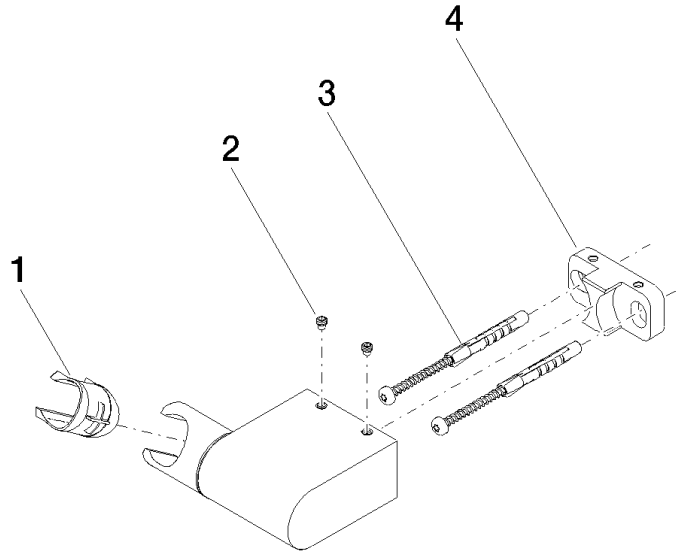

28 060 970

- pivotable 75°

Fits: IMO, LULU, MADISON, MEM, TARA,
CL.1, LISSÉ, VAIA, META, CYO

	Chrome	28 060 970-00
	Brushed Platinum	28 060 970-06
	Platinum	28 060 970-08
	Dark Brass matt	28 060 970-16
	Dark Chrome	28 060 970-19
	Light Gold	28 060 970-26
	Brushed Light Gold	28 060 970-27
	Brushed Durabrass (23kt Gold)	28 060 970-28
	Matte Black	28 060 970-33
	Brushed Bronze	28 060 970-42
	Brushed Champagne (22kt Gold)	28 060 970-46
	Champagne (22kt Gold)	28 060 970-47
	Brushed Chrome	28 060 970-93
	Brushed Dark Platinum	28 060 970-99

28 060 970

mm [inches]

28 060 970

Parts for other finishes can be found here: Brushed Platinum

Spare parts list

No.	Item Number	Name	Quantity used	Delivery time
1	09 12 12 212 90	sleeve	1	2
2	09 31 11 009 90	pin	2	2
3	05 30 31 025 00 90	fixing set	1	2
4	08 30 11 563 90	holder	1	2